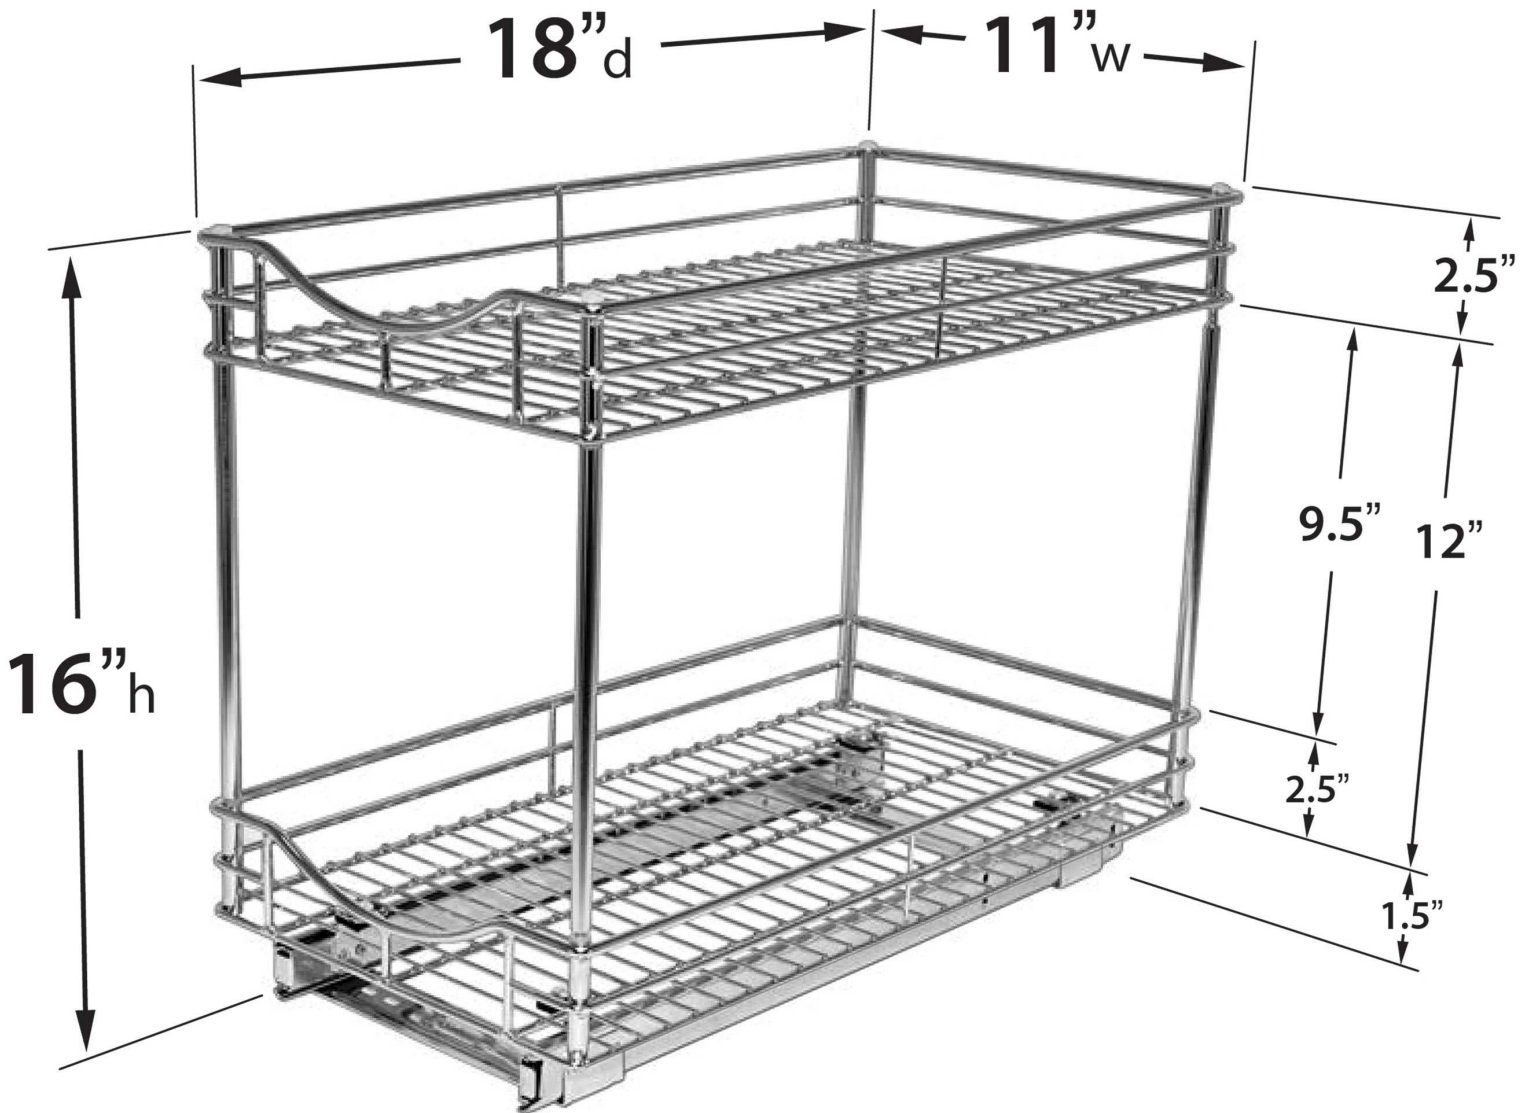

## Lynk 11x18 Double Drawer #441118

**Minimum width, height and depth required for this drawer allowing for hinges, plumbing, etc.**

## Mount Glide

Just 4 screws  
(included)

## Attach Double Drawer