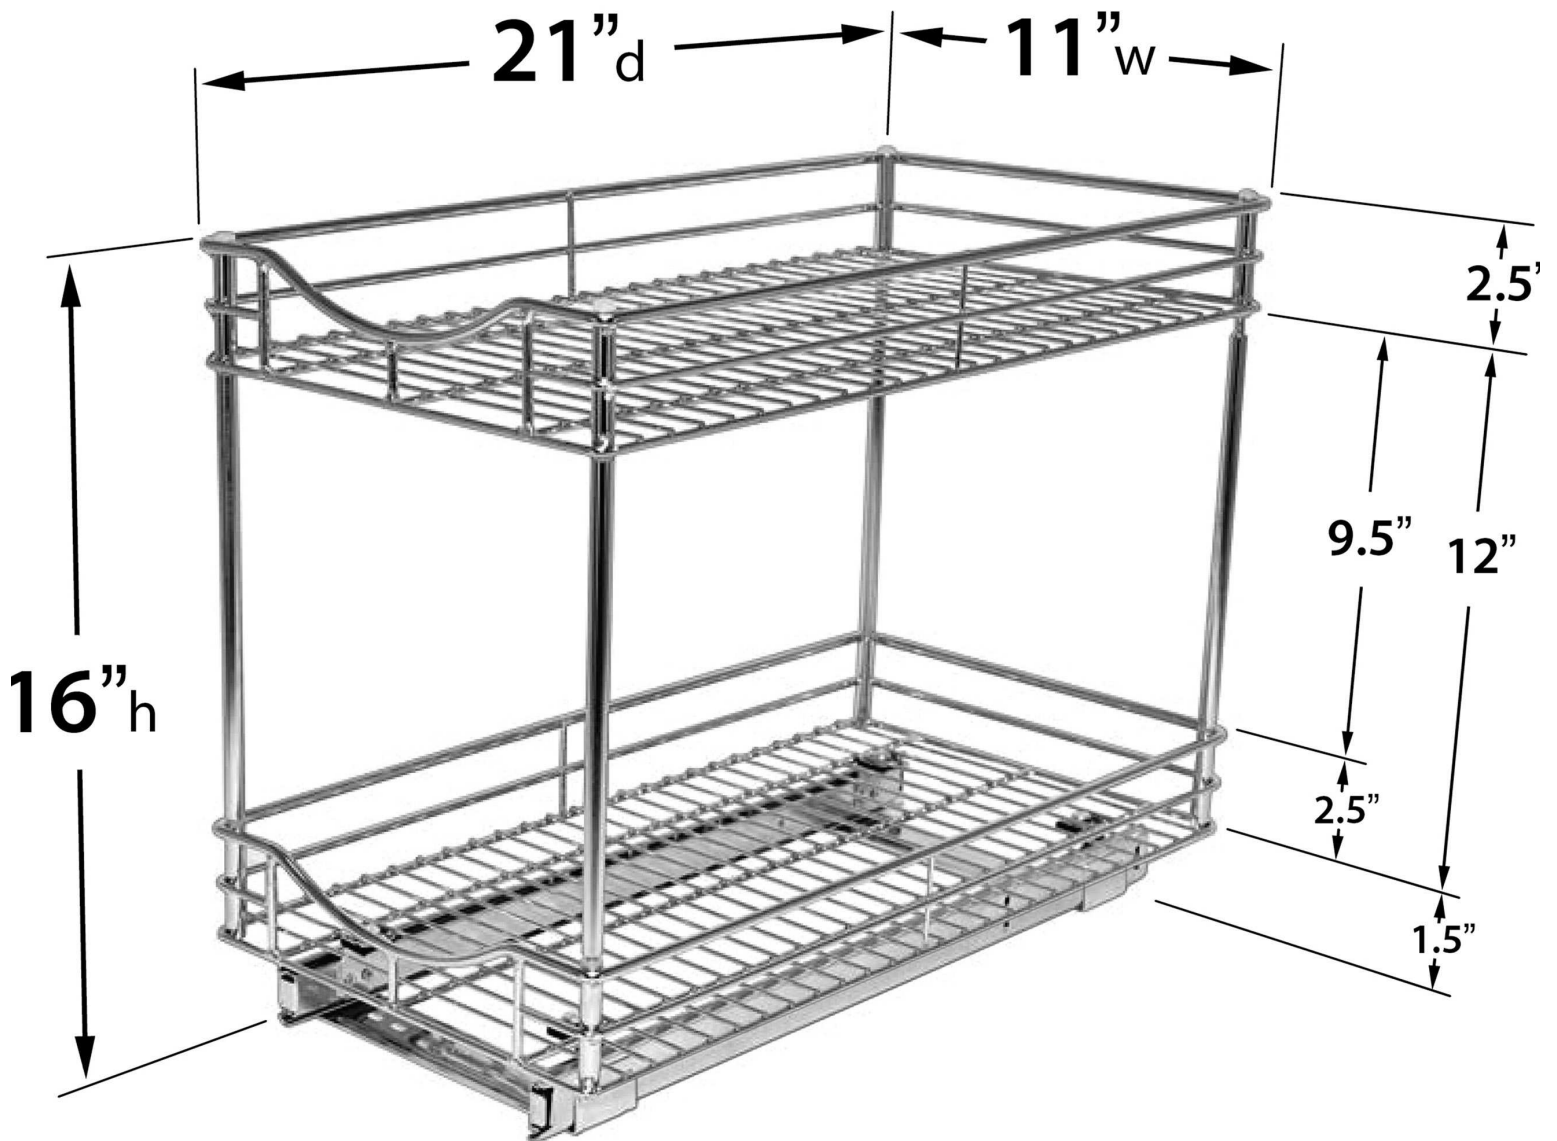

Lynk 11x21 Double Drawer #441121

Minimum width, height and depth required for this drawer allowing for hinges, plumbing, etc.

Mount Glide

Just 4 screws
(included)

Attach Double Drawer