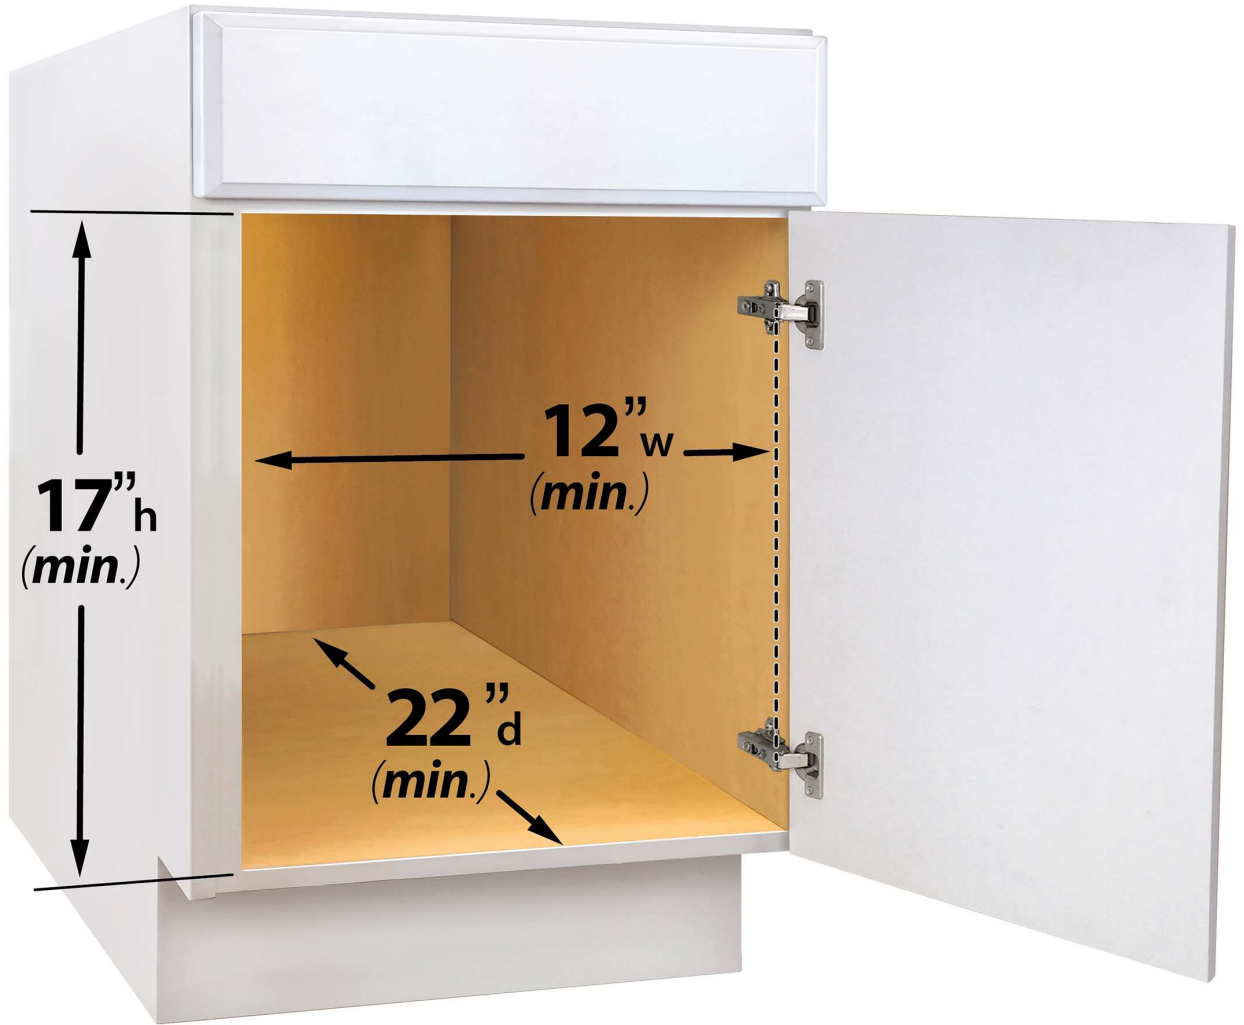

Lynk 11x21 Double Drawer #441121

Minimum width, height and depth required for this drawer allowing for hinges, plumbing, etc.

Mount Glide

Just 4 screws
(included)

Attach Double Drawer