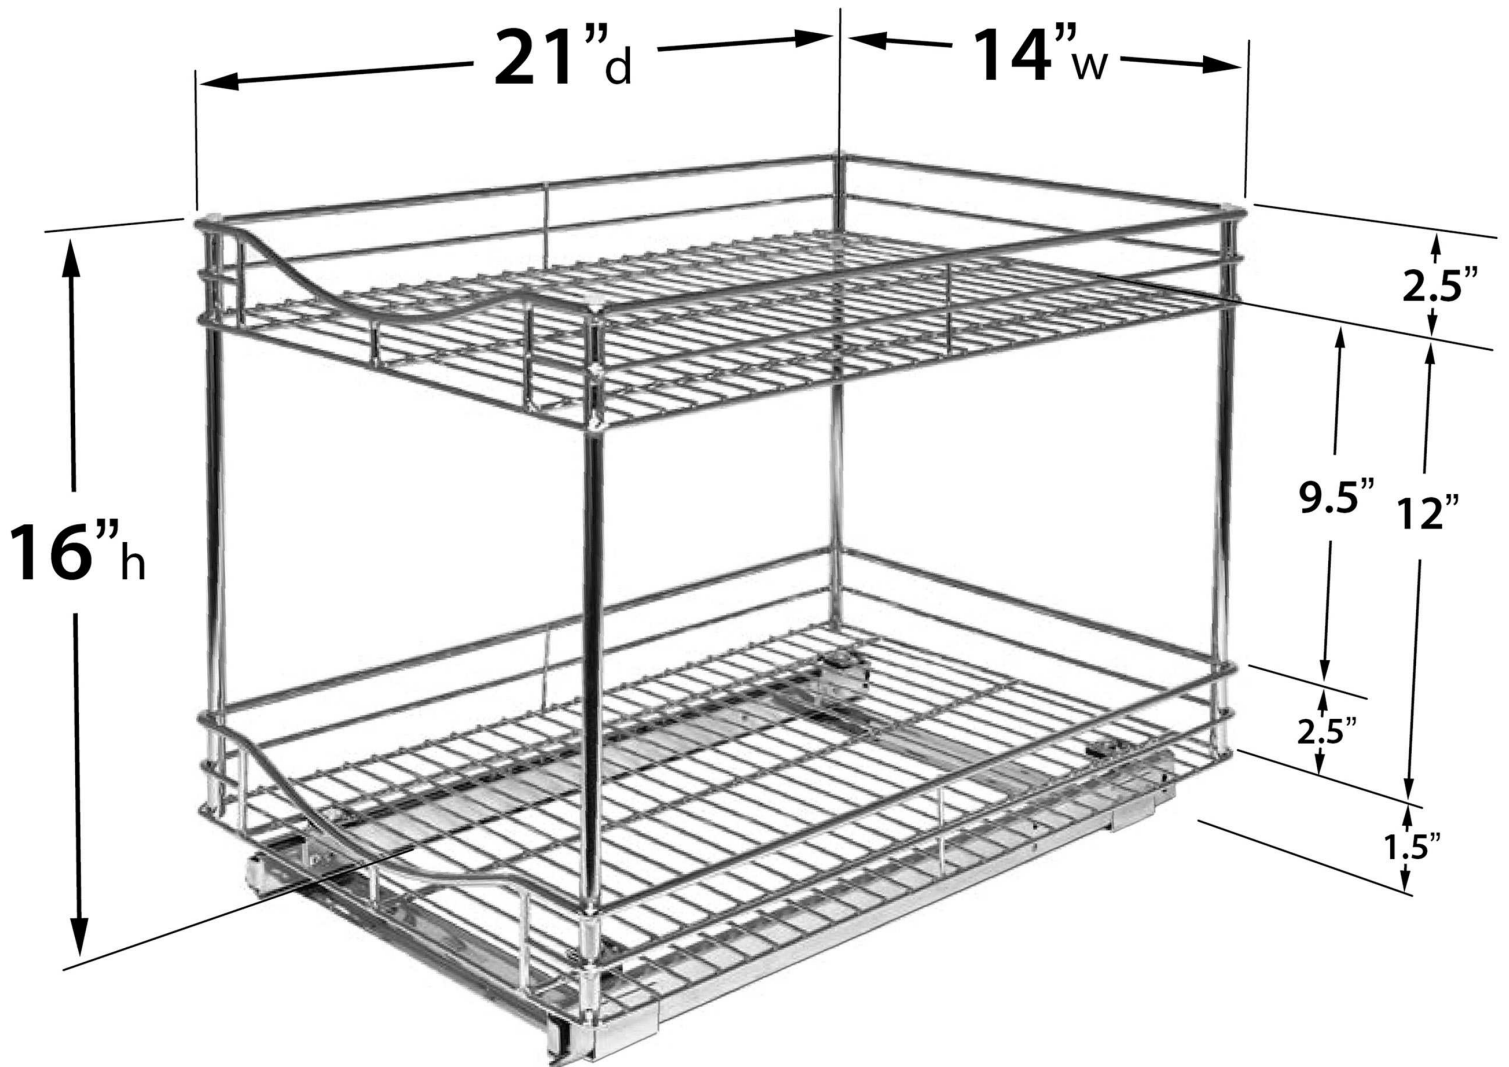

Lynk 14x21 Double Drawer #441421

Minimum width, height and depth required for this drawer allowing for hinges, plumbing, etc.

Mount Glide

Just 4 screws
(included)

Attach Double Drawer