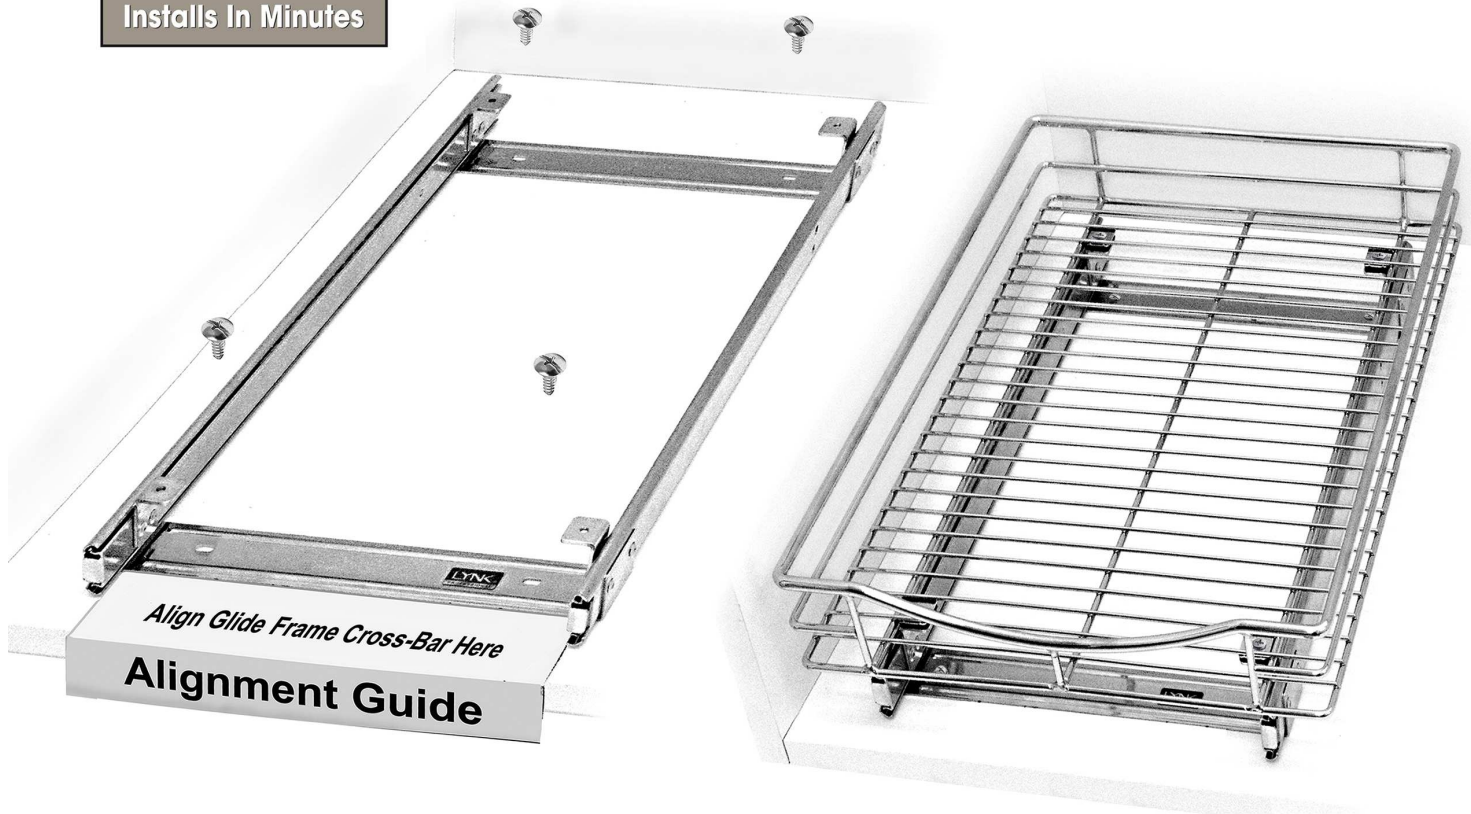

Lynk 11x18 Roll-Out Drawer #401118

**Minimum width and depth
required for this drawer allowing
for hinges, plumbing, etc.**

Installs In Minutes

**Mount
Glide**
just 4 screws
(included)

**Attach
Drawer**