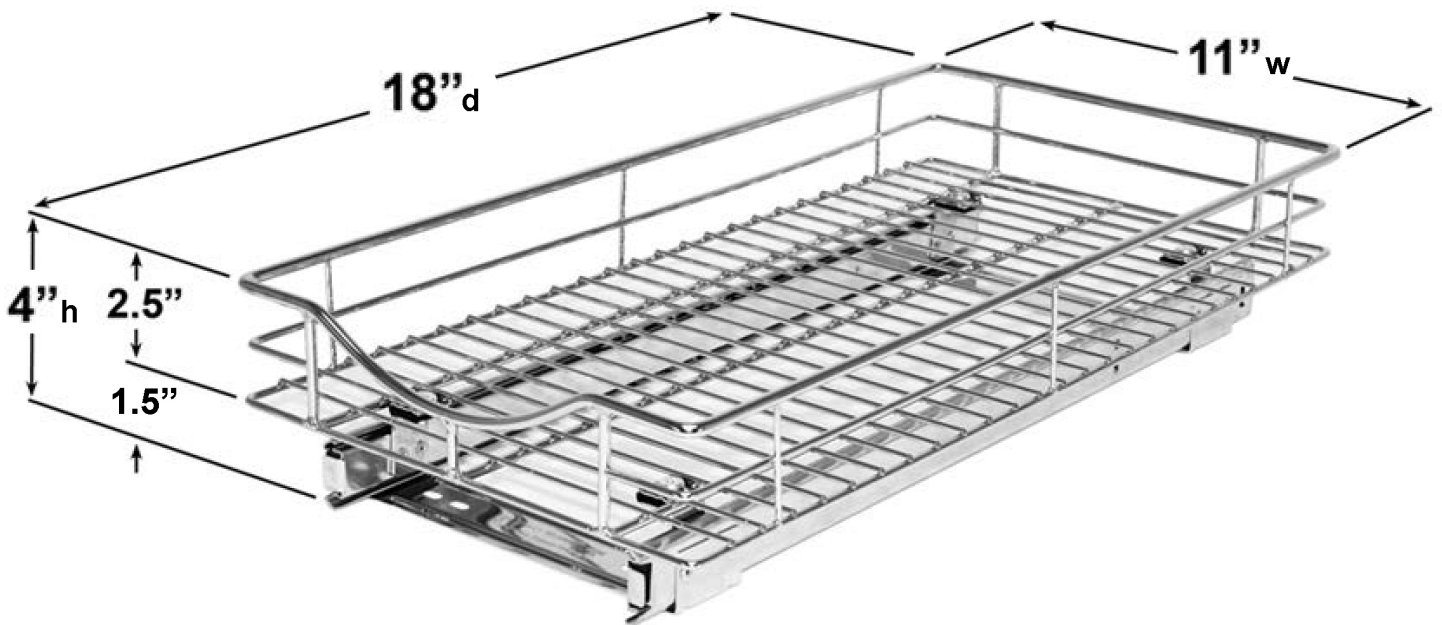

Lynk 11x18 Roll-Out Drawer #401118

**Minimum width and depth
required for this drawer allowing
for hinges, plumbing, etc.**

Installs In Minutes

**Mount
Glide**
just 4 screws
(included)

**Attach
Drawer**