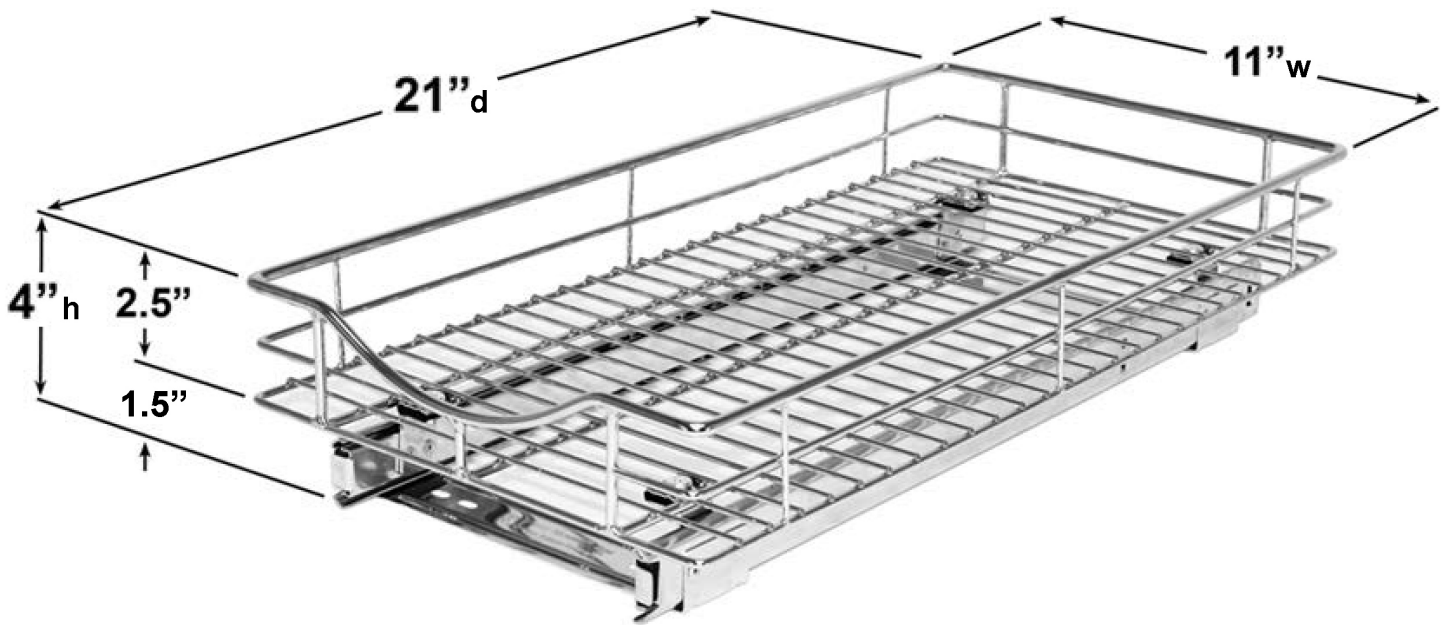

## Lynk 11x21 Roll-Out Drawer #401121

**Minimum width and depth required for this drawer allowing for hinges, plumbing, etc.**

Installs In Minutes

**Mount  
Glide**  
just 4 screws  
(included)

**Attach  
Drawer**