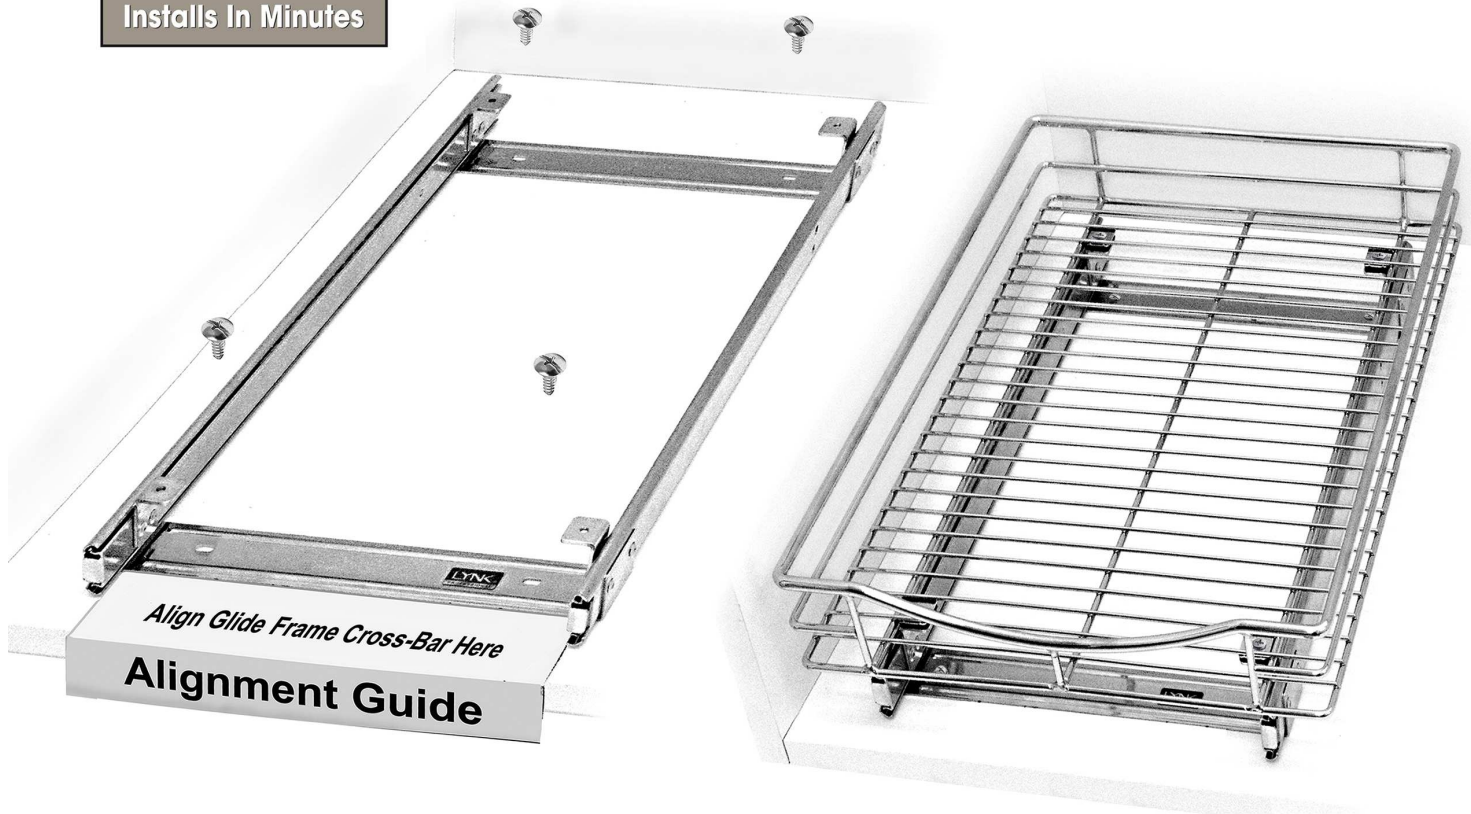

## Lynk 11x21 Roll-Out Drawer #401121

**Minimum width and depth required for this drawer allowing for hinges, plumbing, etc.**

Installs In Minutes

**Mount  
Glide**  
just 4 screws  
(included)

**Attach  
Drawer**