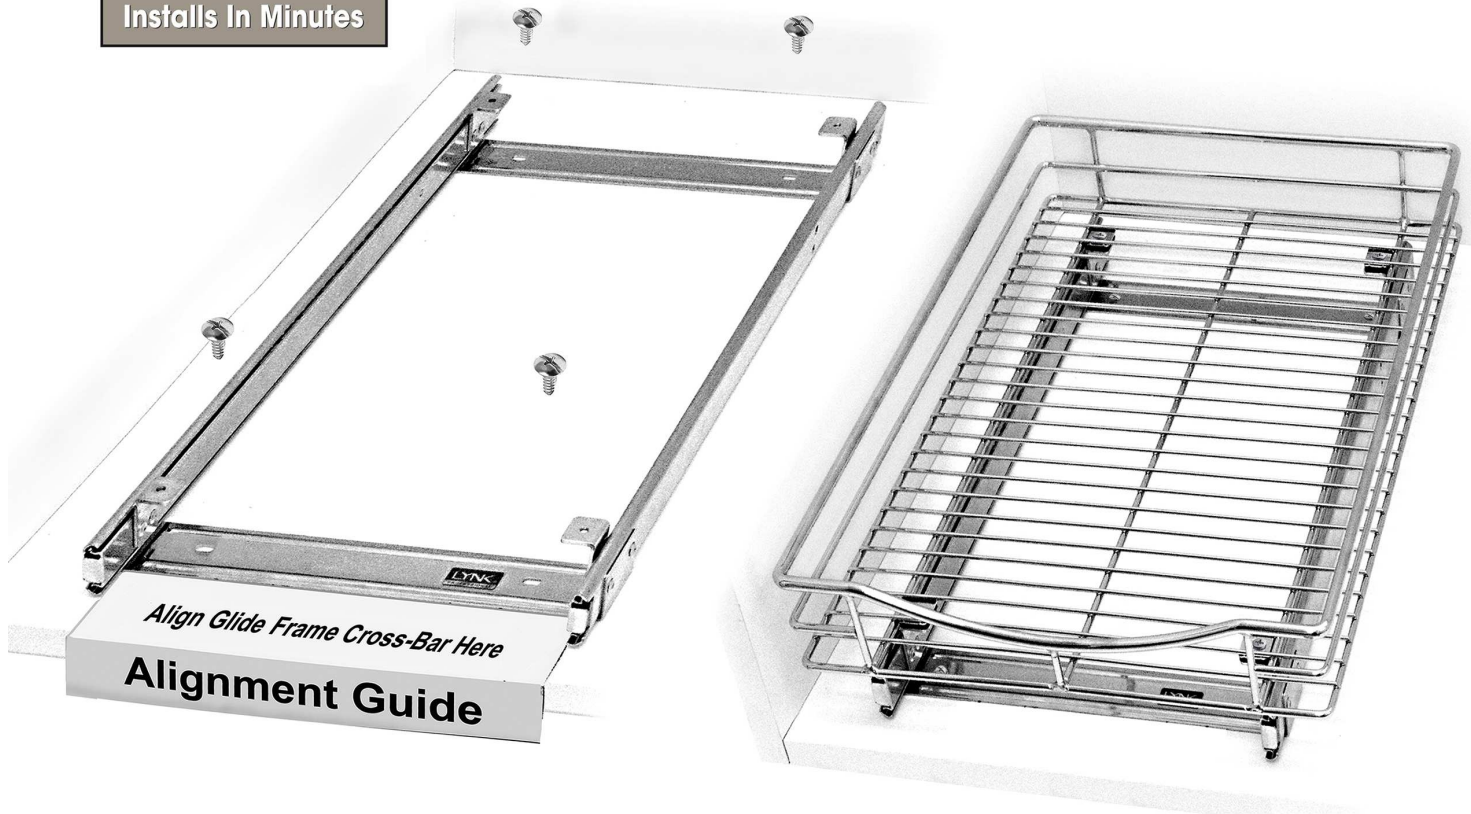

Lynk 14x18 Roll-Out Drawer #401418

**Minimum width and depth
required for this drawer allowing
for hinges, plumbing, etc.**

Installs In Minutes

Mount Glide

just 4 screws
(included)

Attach Drawer