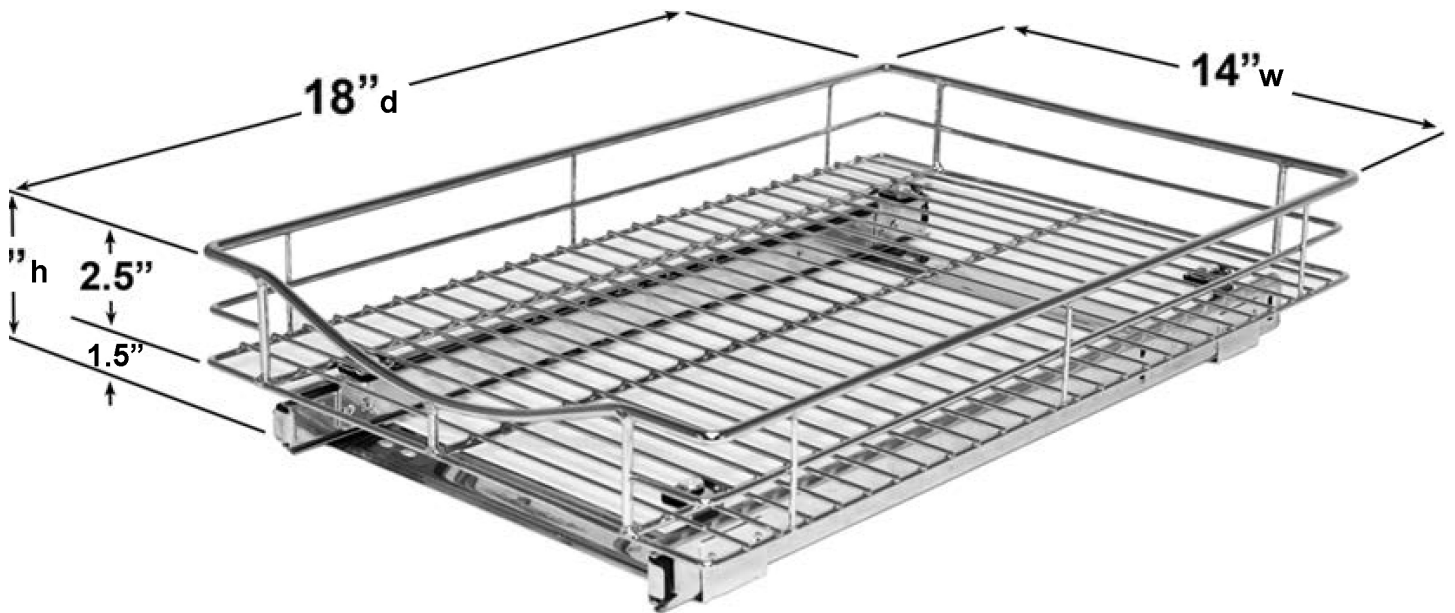

Lynk 14x18 Roll-Out Drawer #401418

**Minimum width and depth
required for this drawer allowing
for hinges, plumbing, etc.**

Installs In Minutes

Mount Glide

just 4 screws
(included)

Attach Drawer