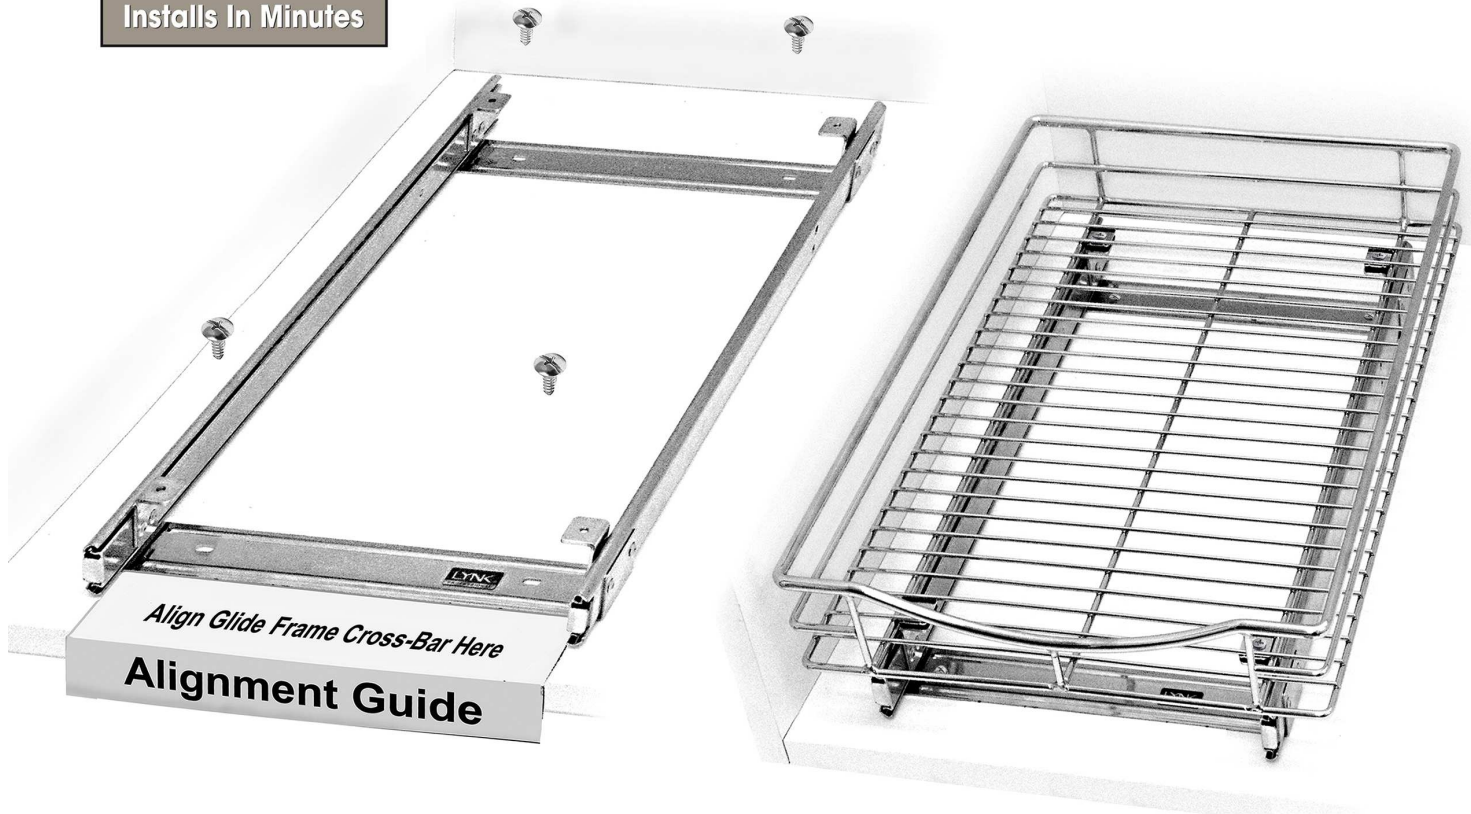

Lynk 14x21 Roll-Out Drawer #401421

**Minimum width and depth
required for this drawer allowing
for hinges, plumbing, etc.**

Installs In Minutes

Mount Glide

just 4 screws
(included)

Attach Drawer