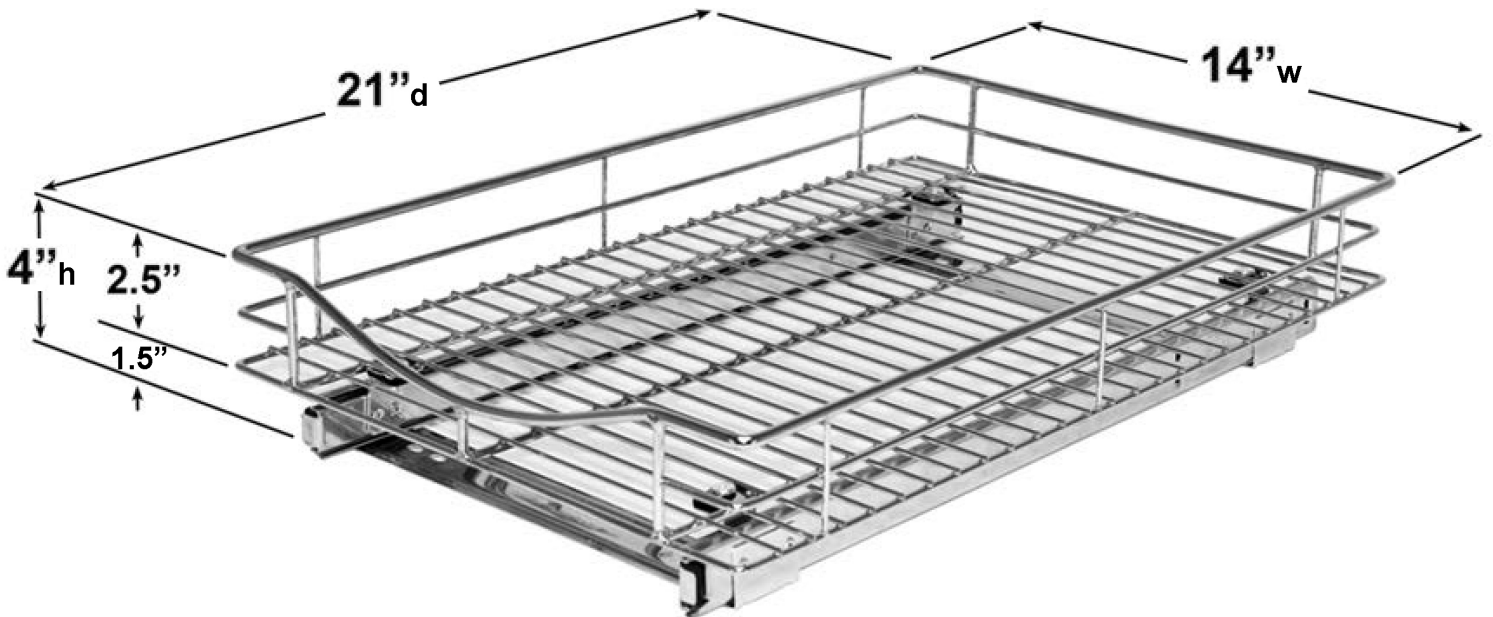

Lynk 14x21 Roll-Out Drawer #401421

**Minimum width and depth
required for this drawer allowing
for hinges, plumbing, etc.**

Installs In Minutes

Mount Glide

just 4 screws
(included)

Attach Drawer