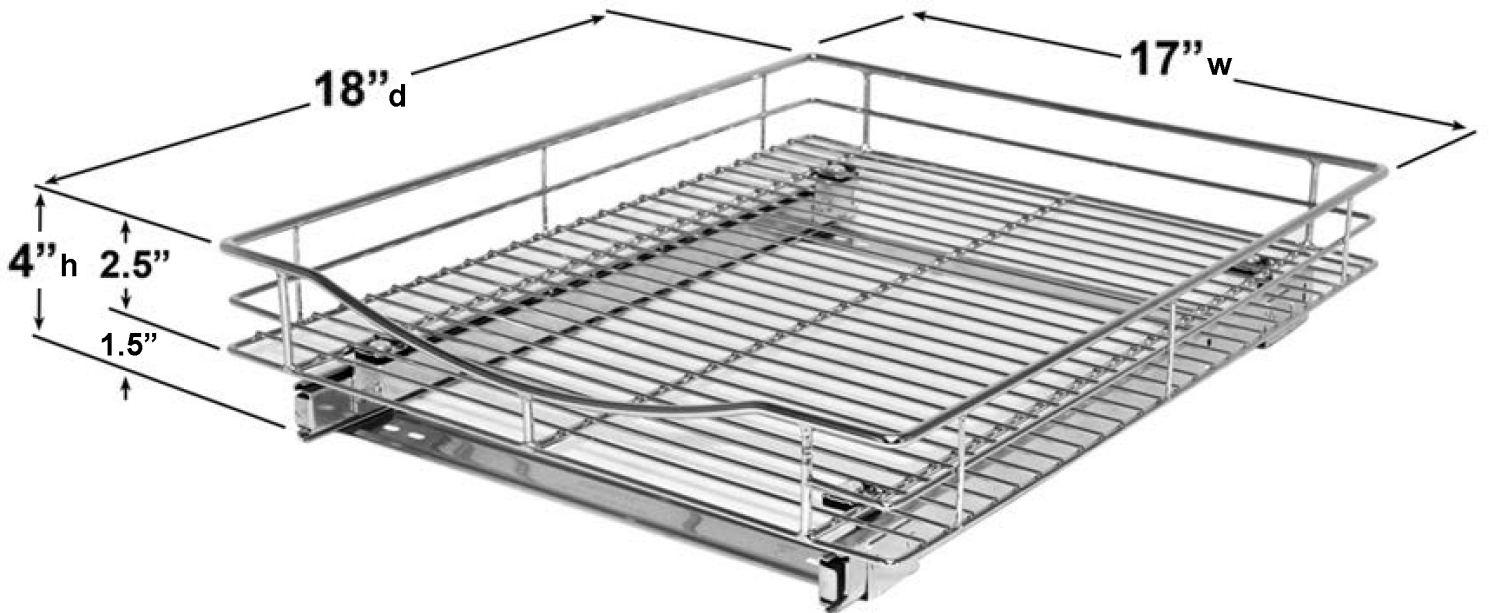

Lynk 17x18 Roll-Out Drawer #401718

**Minimum width and depth
required for this drawer allowing
for hinges, plumbing, etc.**

Installs In Minutes

**Mount
Glide**
just 4 screws
(included)

**Attach
Drawer**