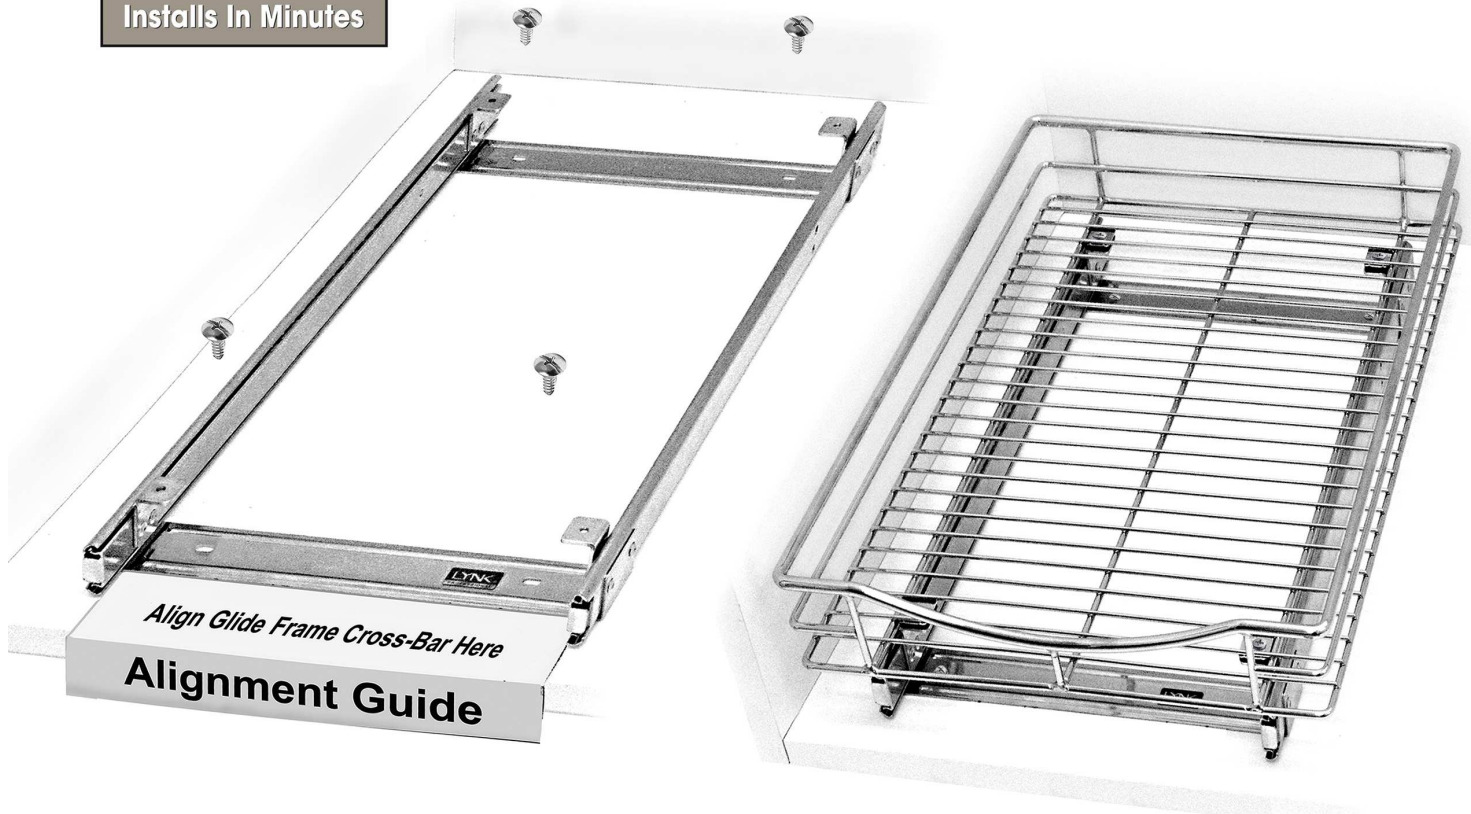

Lynk 17x18 Roll-Out Drawer #401718

**Minimum width and depth
required for this drawer allowing
for hinges, plumbing, etc.**

Installs In Minutes

**Mount
Glide**
just 4 screws
(included)

**Attach
Drawer**