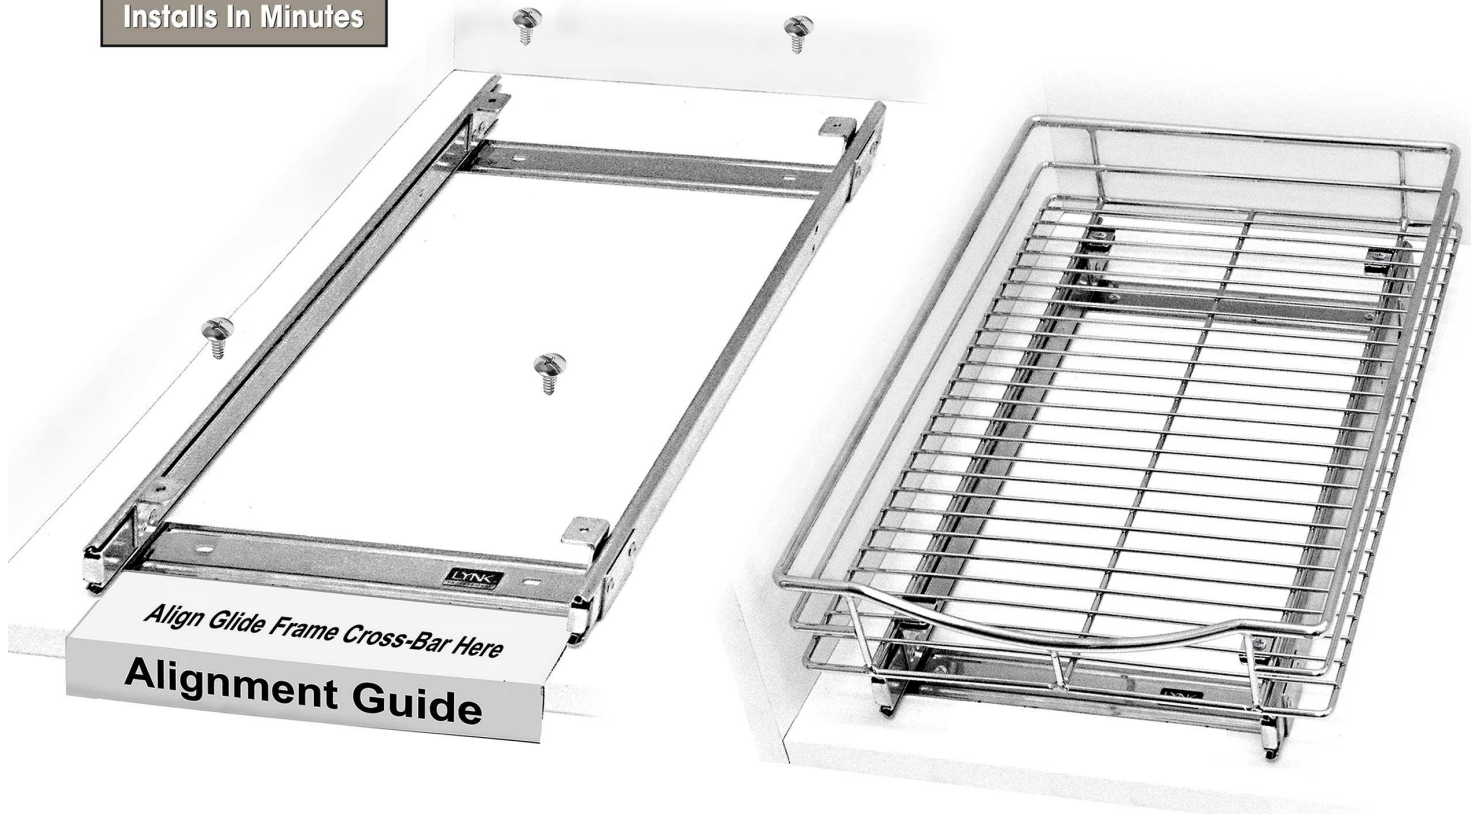

Lynk 17x21 Roll-Out Drawer #401721

**Minimum width and depth
required for this drawer allowing
for hinges, plumbing, etc.**

Installs In Minutes

Mount Glide

just 4 screws
(included)

Attach Drawer