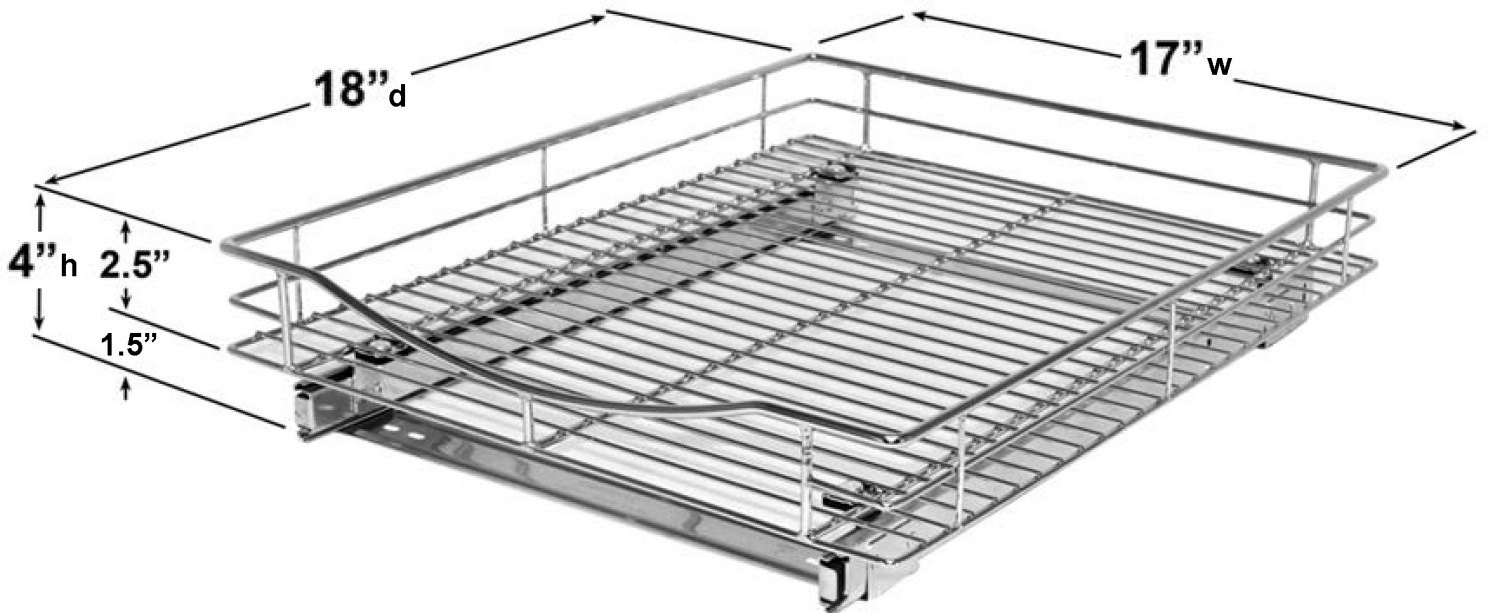

Lynk 17x21 Roll-Out Drawer #401721

**Minimum width and depth
required for this drawer allowing
for hinges, plumbing, etc.**

Installs In Minutes

Mount Glide

just 4 screws
(included)

Attach Drawer