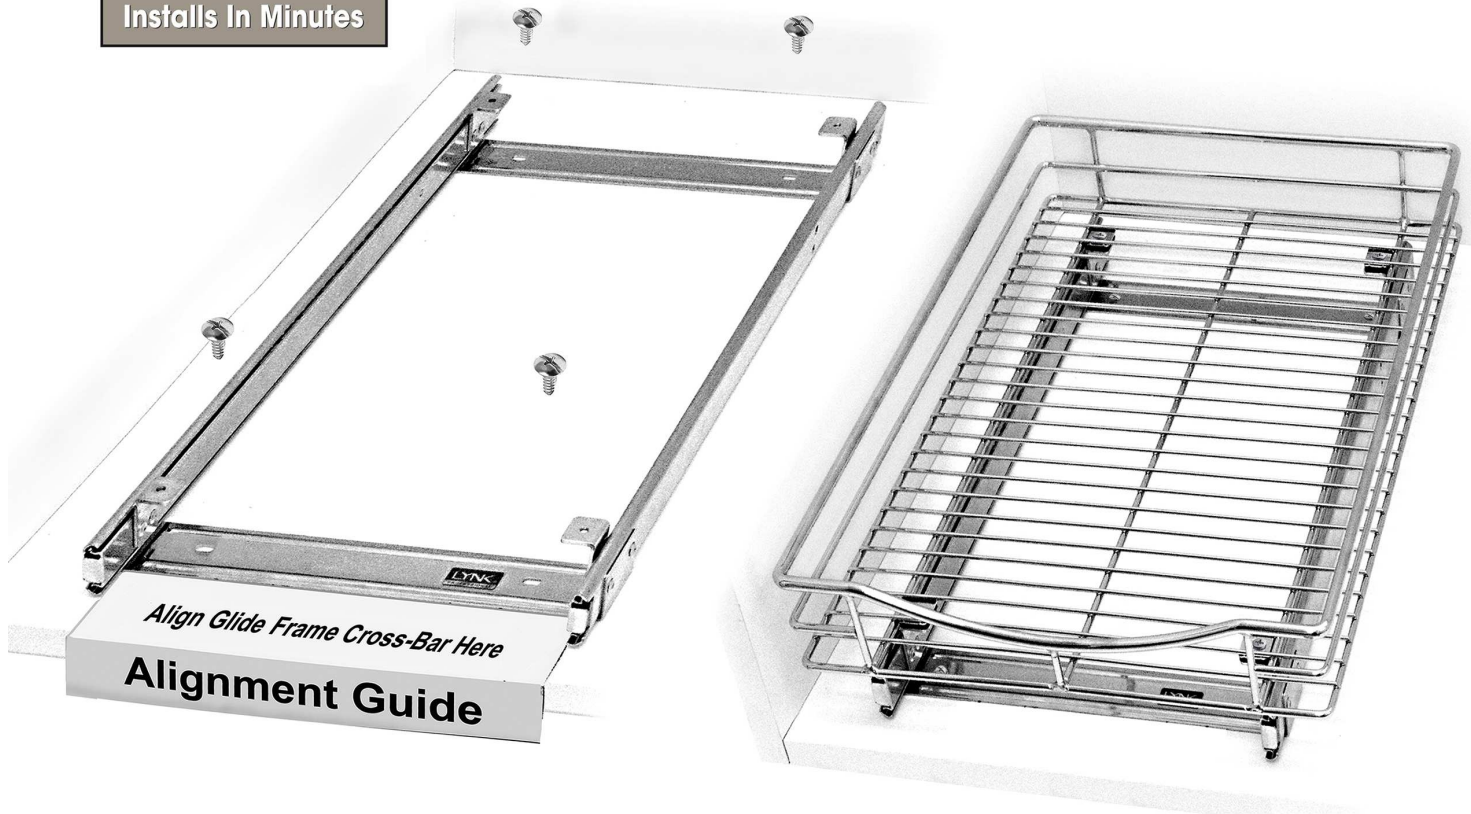

Lynk 20x21 Roll-Out Drawer #402021

**Minimum width and depth
required for this drawer allowing
for hinges, plumbing, etc.**

Installs In Minutes

Mount Glide

just 4 screws
(included)

Attach Drawer