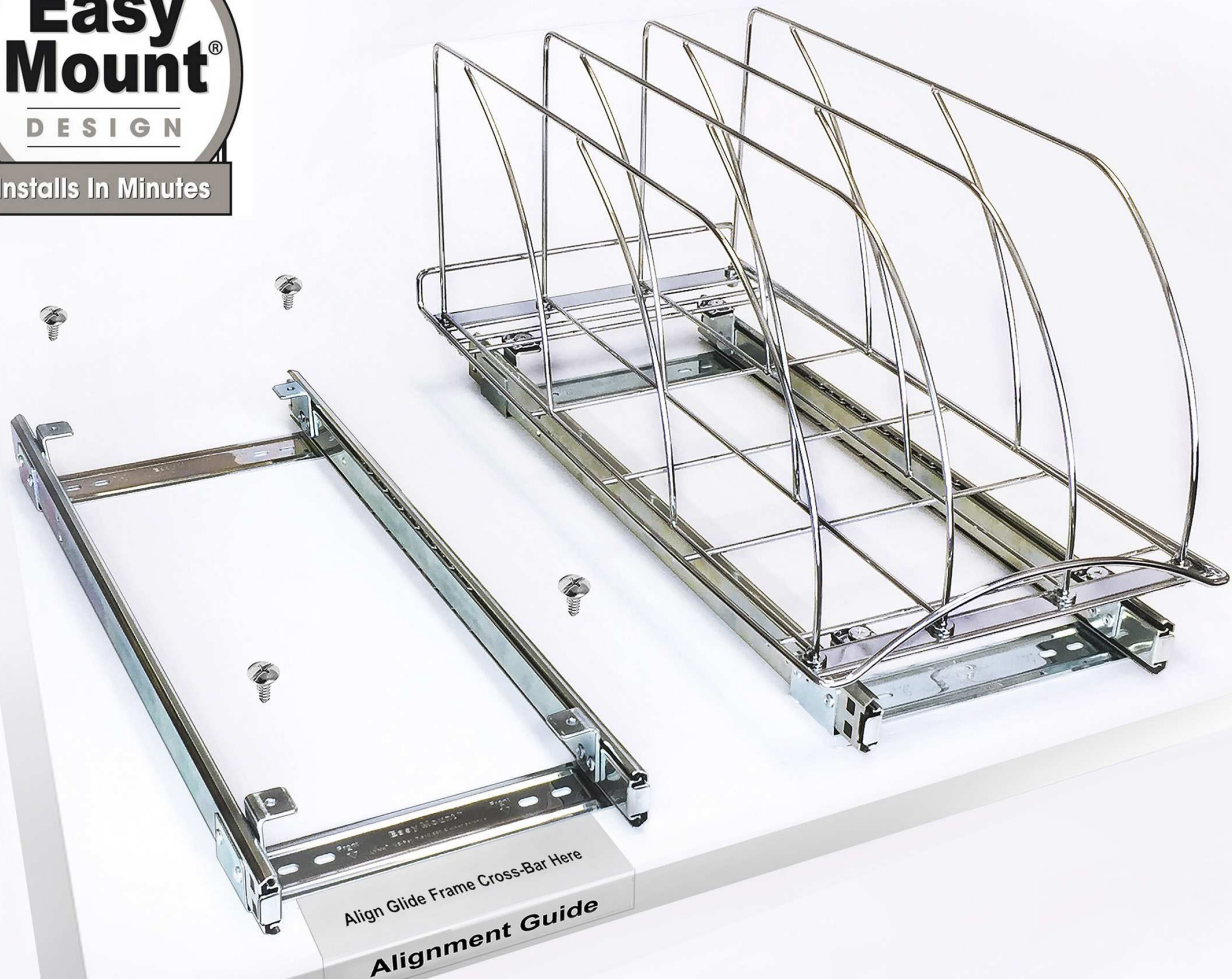

## Lynk Roll Out Bakeware / Tray Organizer #430221

**Minimum width, height and depth required for this drawer allowing for hinges, plumbing, etc.**

Allow for maximum tray or bakeware height.

## Mount Glide

Just 4 screws  
(included)

## Attach Bakeware Organizer