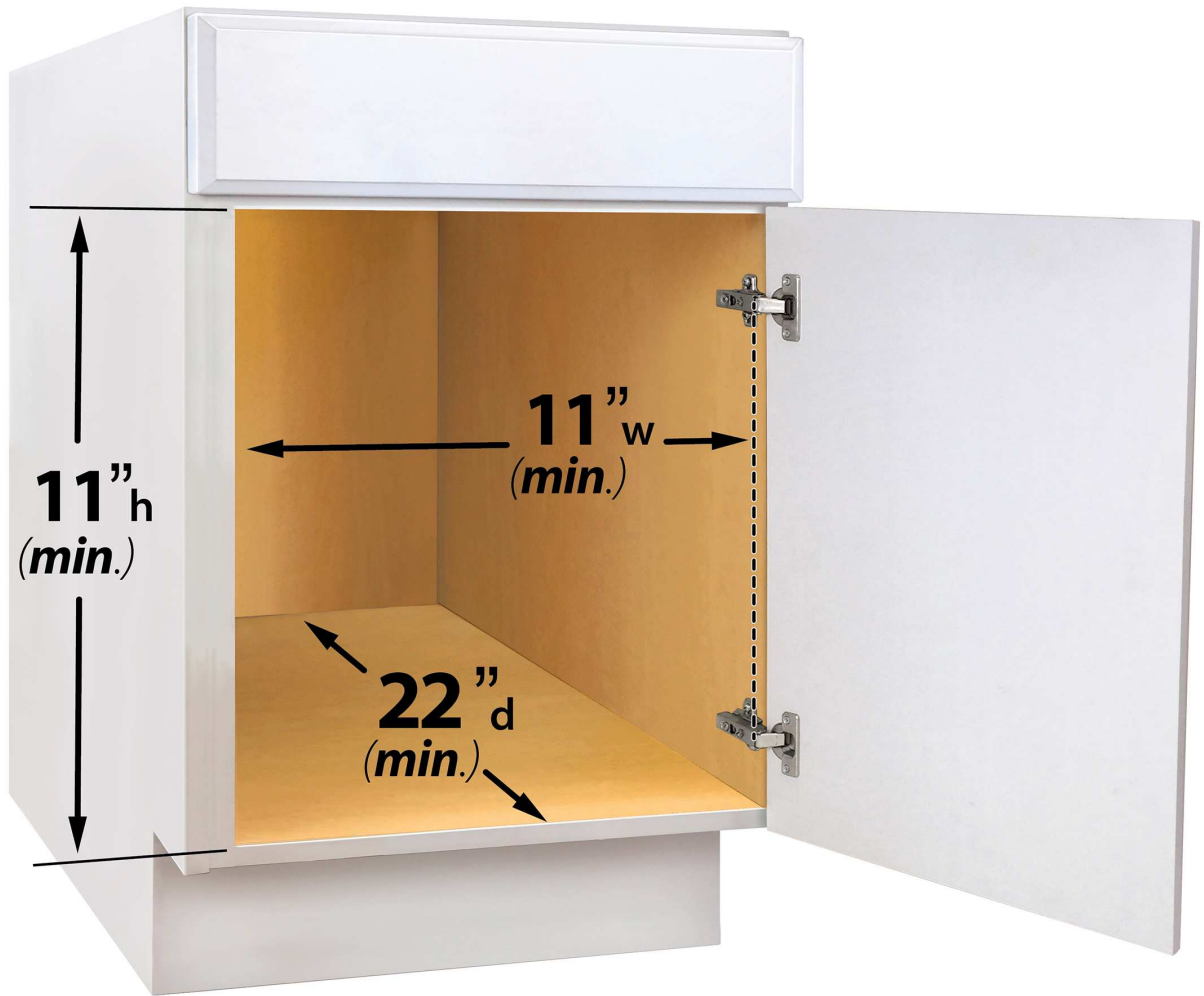

## Lynk Roll Out Bakeware / Tray Organizer #430221

**Minimum width, height and depth required for this drawer allowing for hinges, plumbing, etc.**

Allow for maximum tray or bakeware height.

## Mount Glide

Just 4 screws  
(included)

## Attach Bakeware Organizer