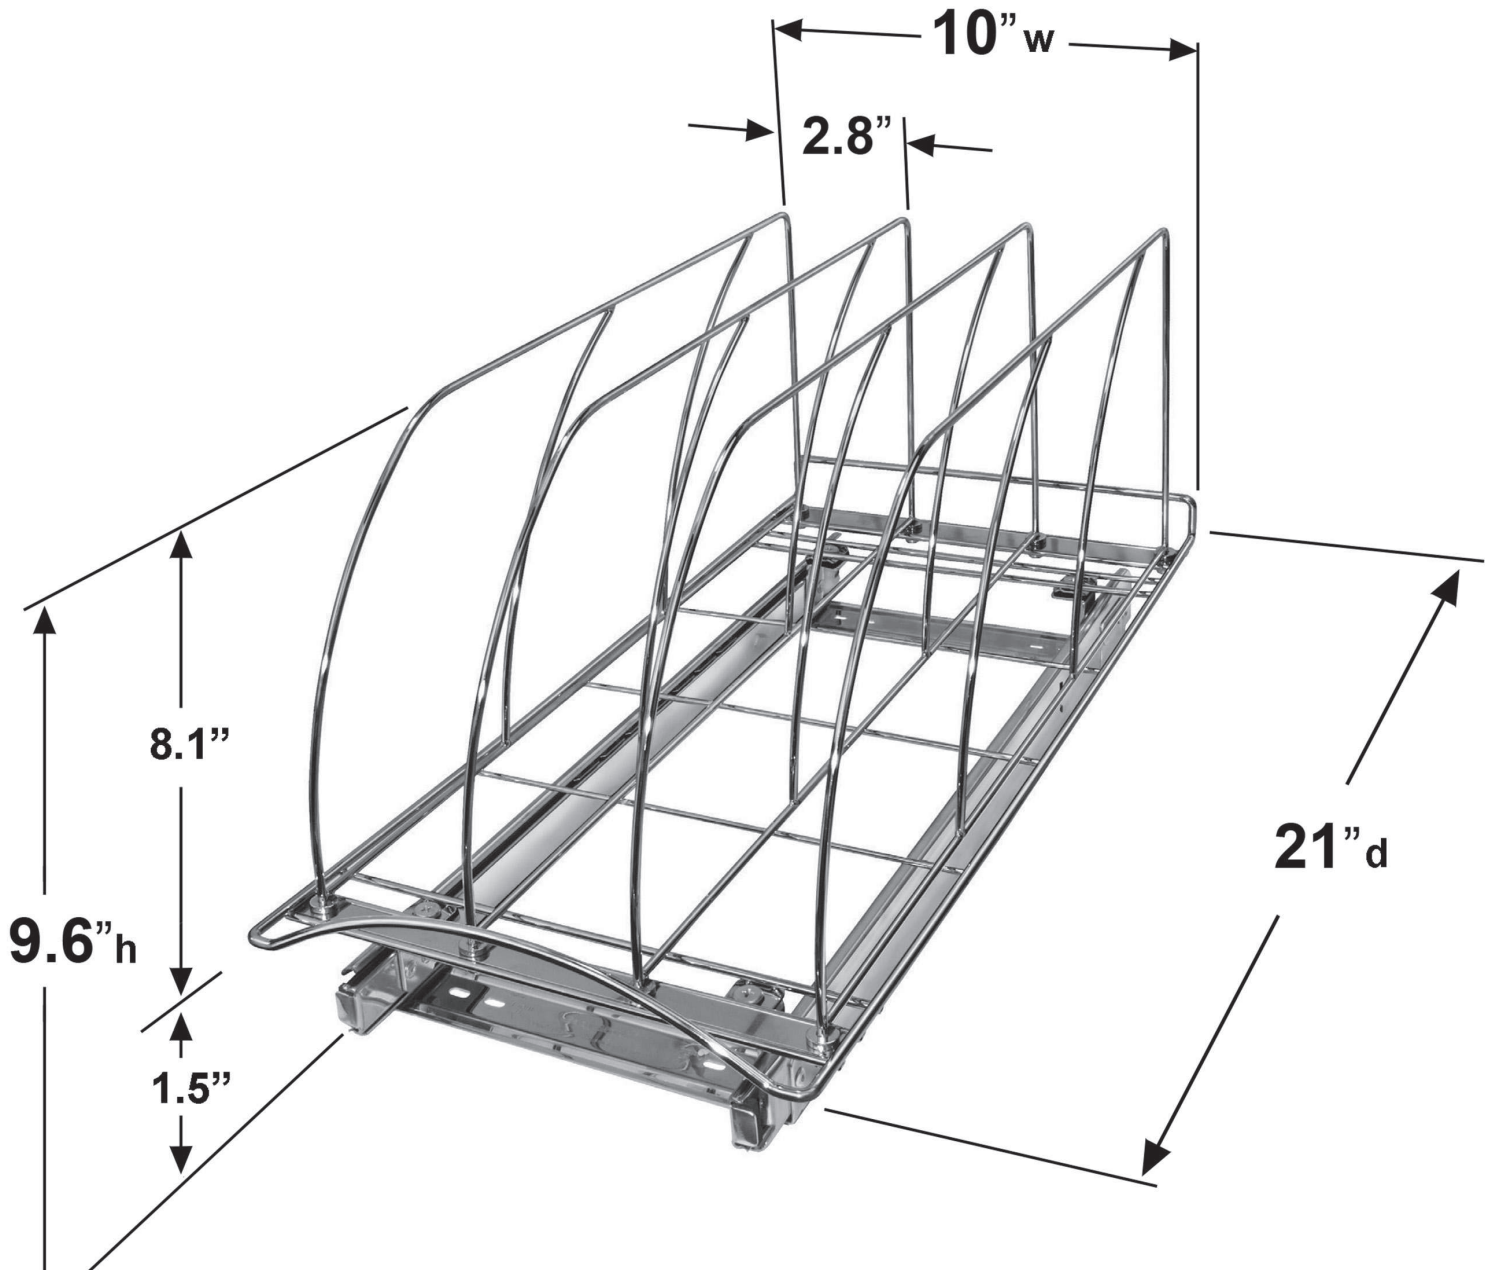

## Lynk Roll Out Bakeware / Tray Organizer #430221

**Minimum width, height and depth required for this drawer allowing for hinges, plumbing, etc.**

Allow for maximum tray or bakeware height.

## Mount Glide

Just 4 screws  
(included)

## Attach Bakeware Organizer