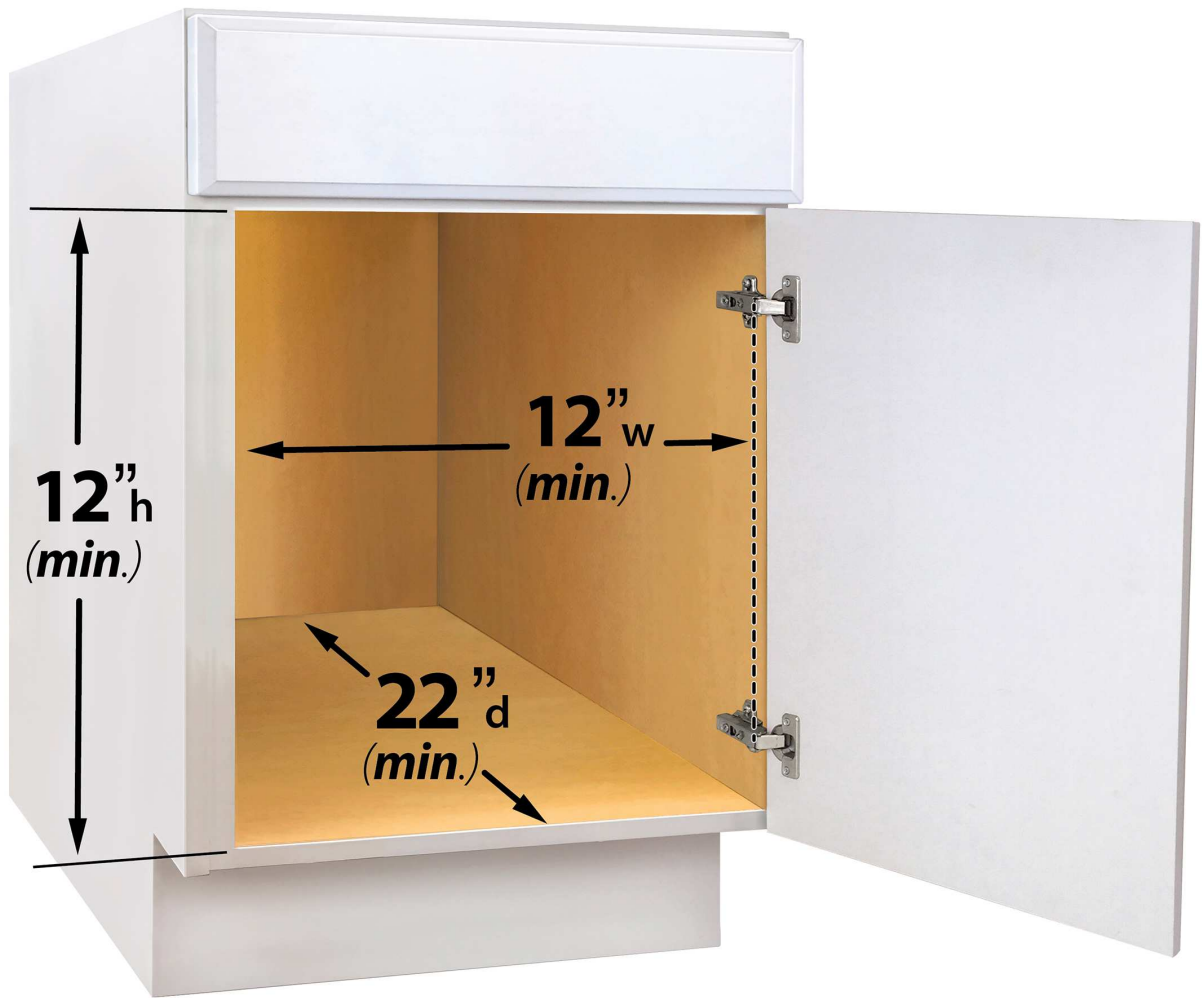

Lynk Roll Out Cookware Organizer #430321

Minimum width, height and depth required for this drawer allowing for hinges, plumbing, etc.

Allow for maximum pan height.

**Mount
Glide**
Just 4 screws
(included)

**Attach
Cookware
Organizer**