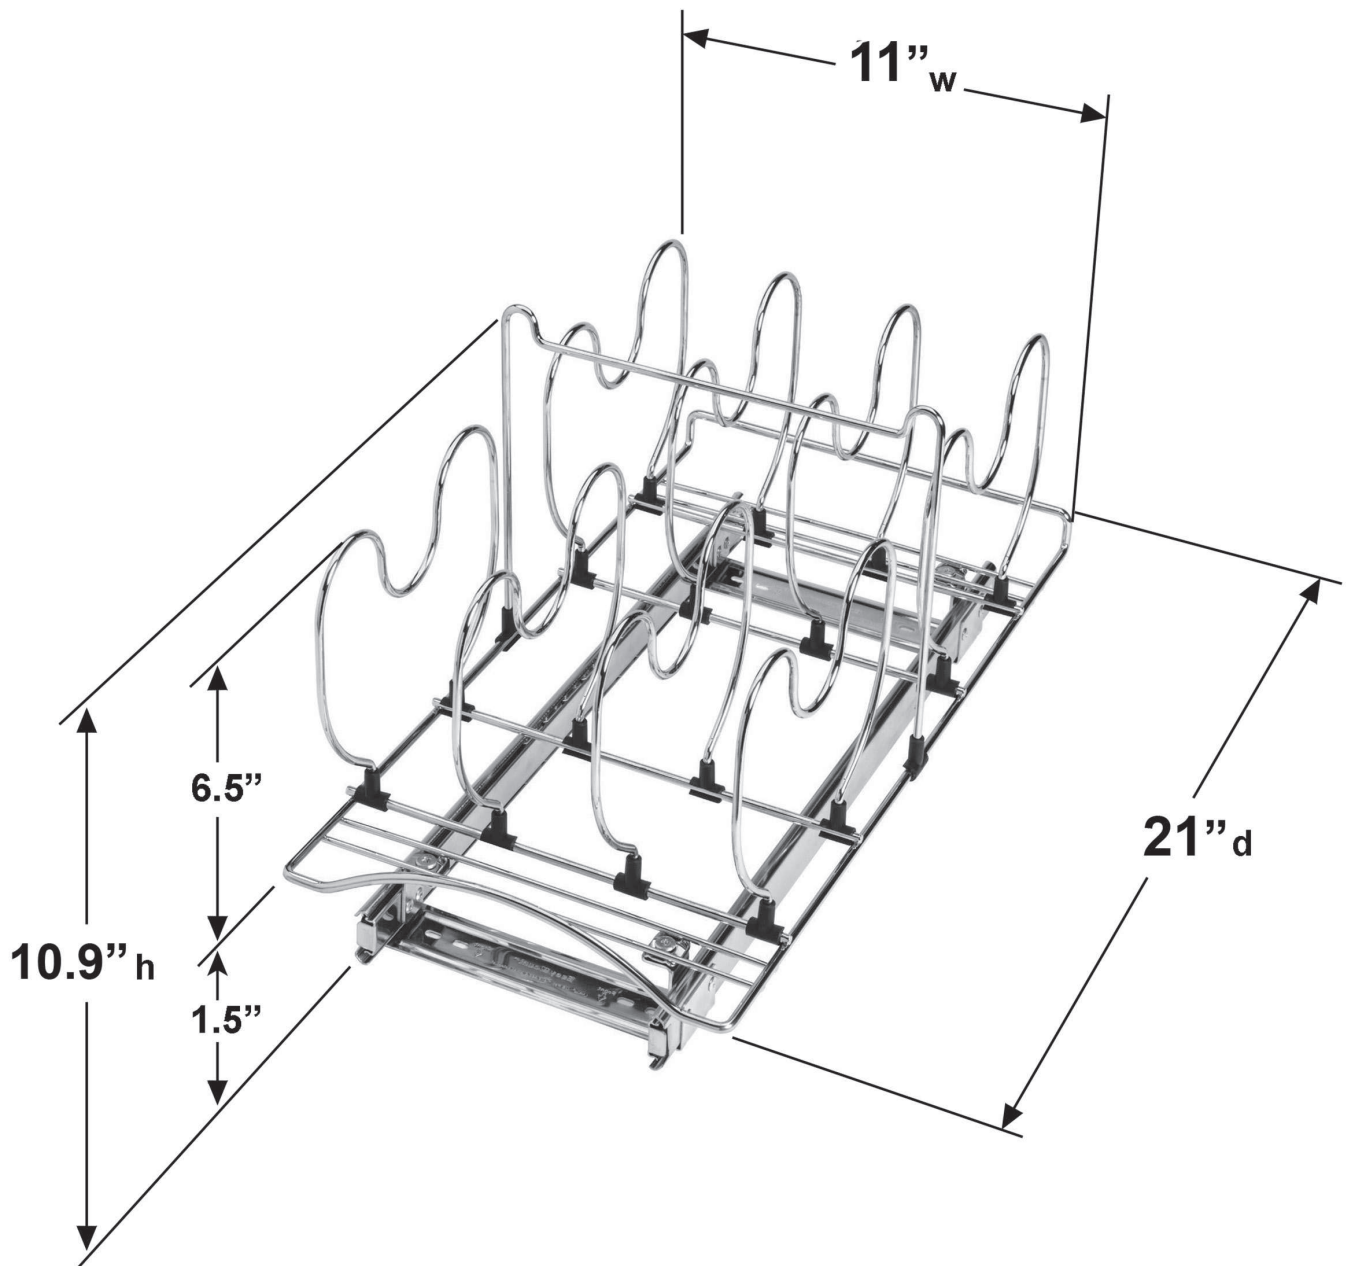

Lynk Roll Out Cookware Organizer #430321

Minimum width, height and depth required for this drawer allowing for hinges, plumbing, etc.

Allow for maximum pan height.

**Mount
Glide**
Just 4 screws
(included)

**Attach
Cookware
Organizer**