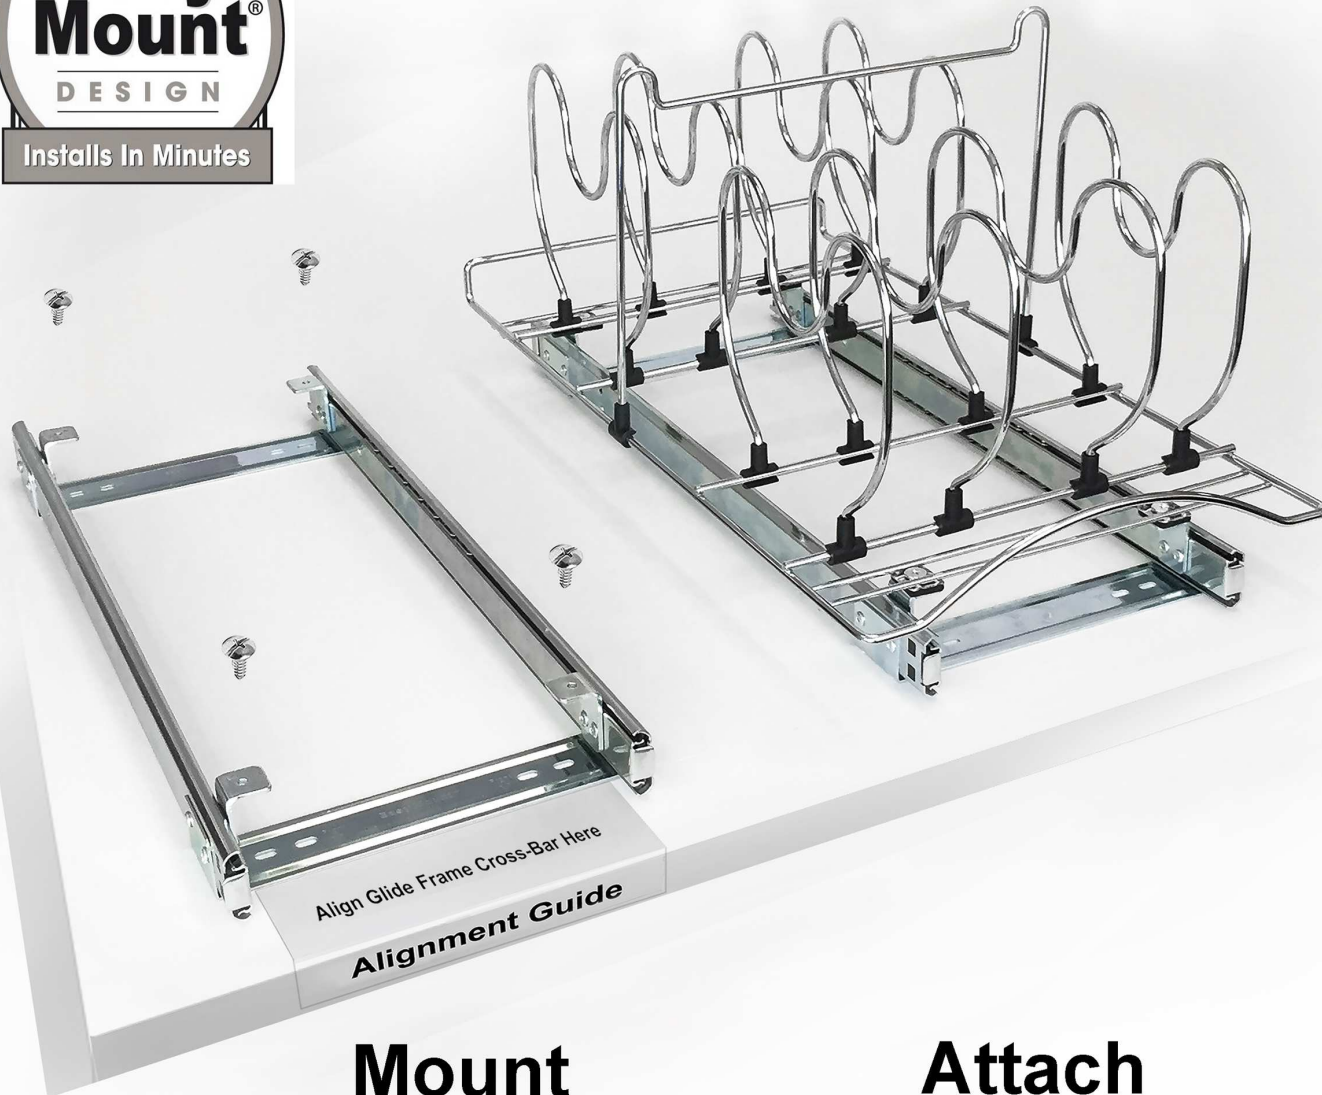

Lynk Roll Out Cookware Organizer #430321

Minimum width, height and depth required for this drawer allowing for hinges, plumbing, etc.

Allow for maximum pan height.

**Mount
Glide**
Just 4 screws
(included)

**Attach
Cookware
Organizer**