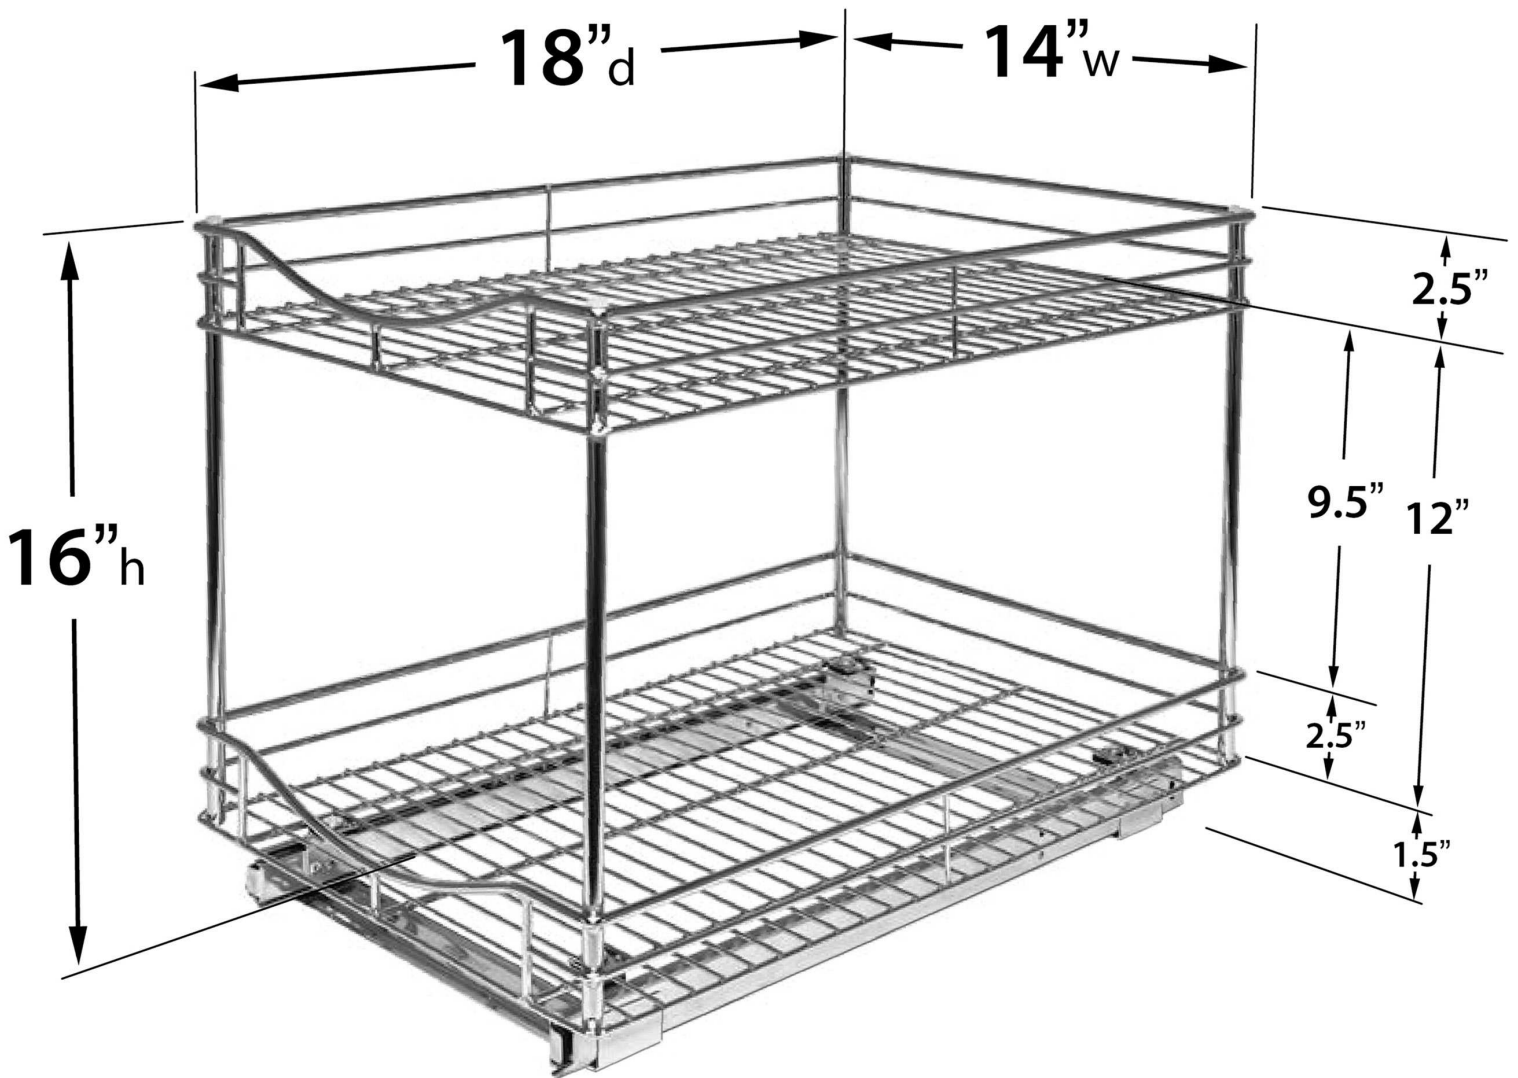

Lynk 14x18 Double Drawer #441418

Minimum width, height and depth required for this drawer allowing for hinges, plumbing, etc.

**Mount
Glide**

Just 4 screws
(included)

**Attach
Double
Drawer**