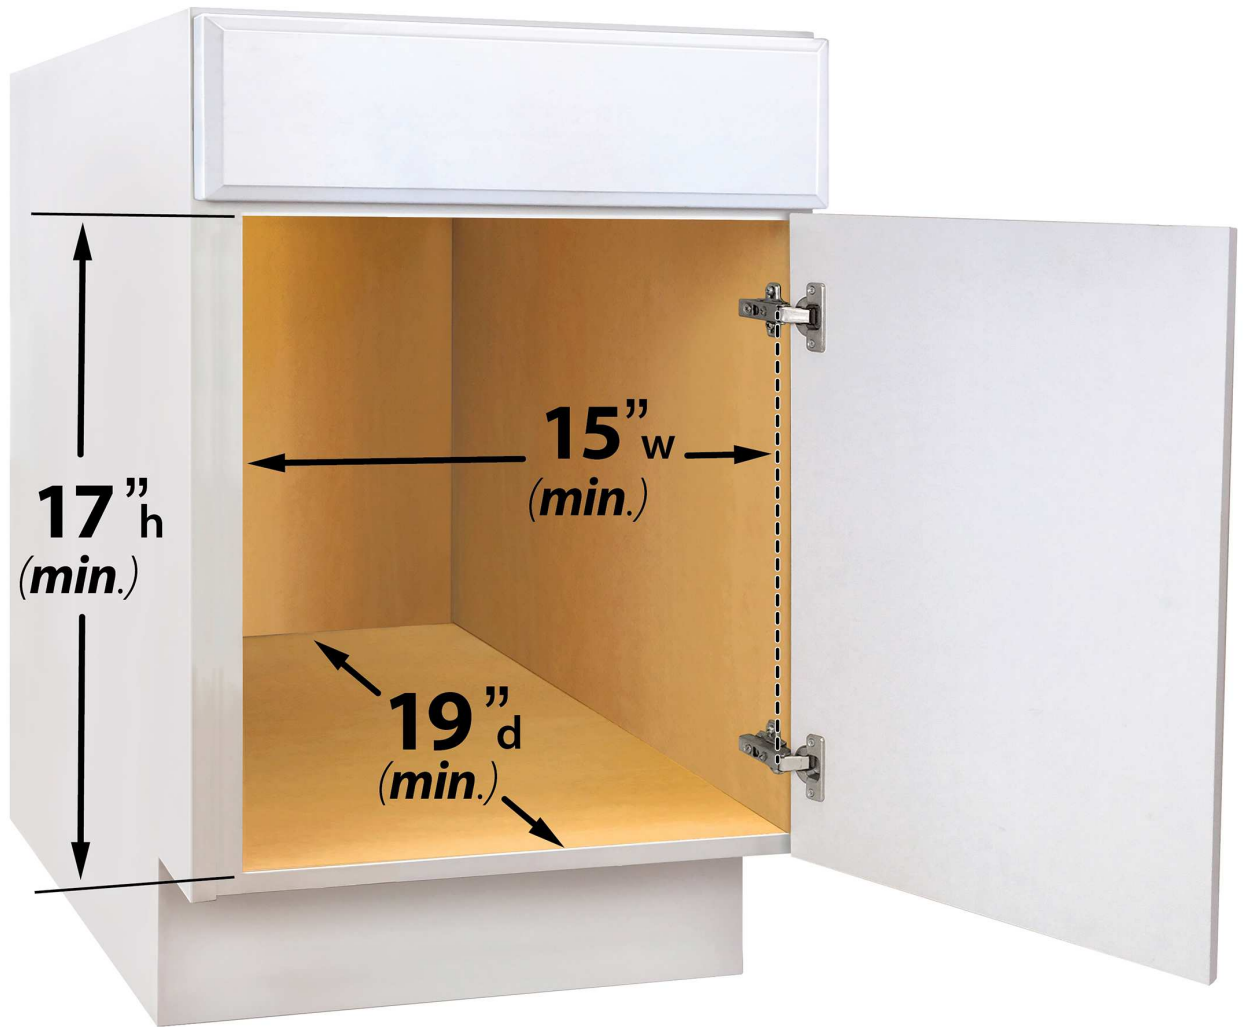

Lynk 14x18 Double Drawer #441418

Minimum width, height and depth required for this drawer allowing for hinges, plumbing, etc.

**Mount
Glide**

Just 4 screws
(included)

**Attach
Double
Drawer**