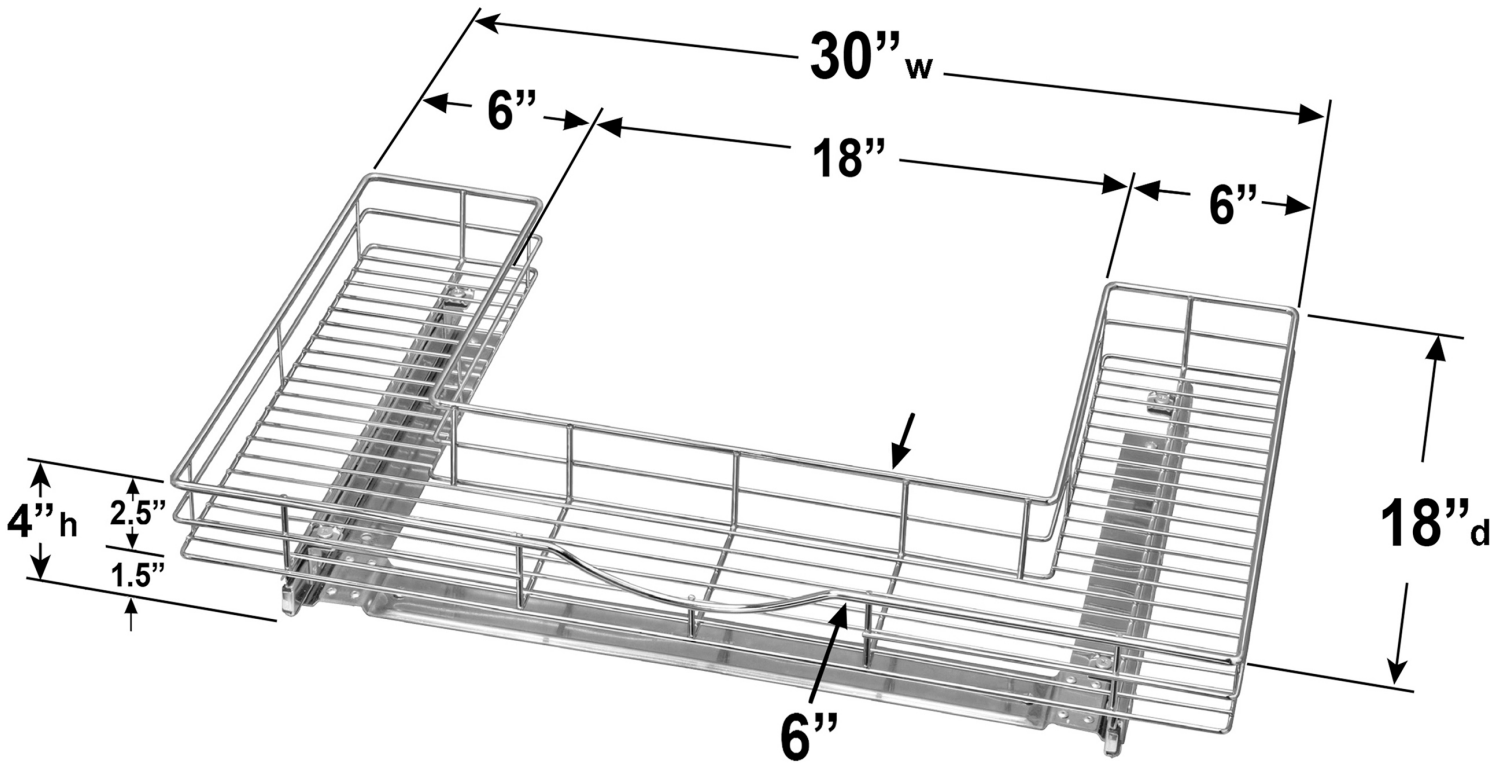

Lynk Roll Out U Shaped Organizer #453018

Minimum width and depth required for this drawer allowing for hinges, plumbing, etc.

Refer to actual product dimensions for proper fit.

Mount Glide

Just 4 screws
(included)

Attach U-Shaped Drawer